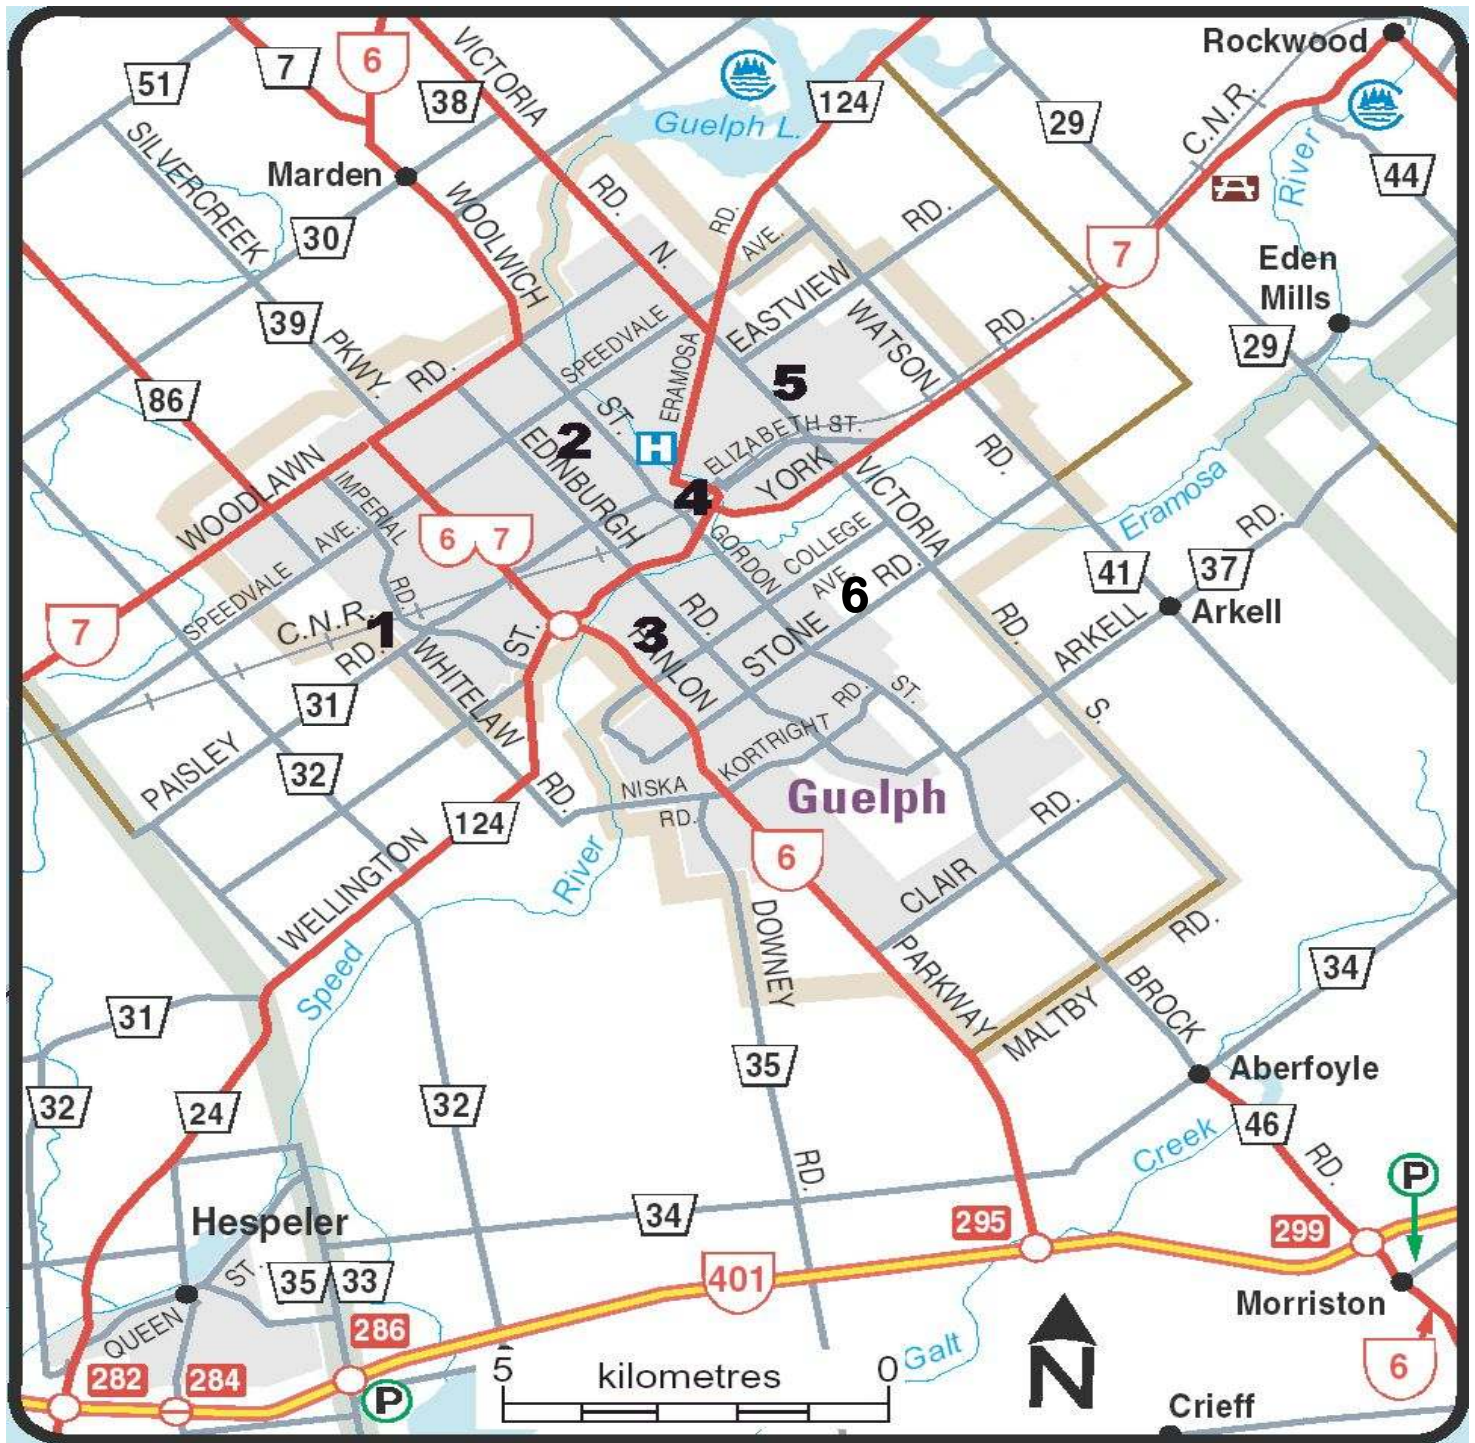

General Map of Guelph 2012 Tournament Arena locations

1. **1. West End Community Centre (WECC)** - 32 Imperial Road (next to Zehr's).
2. **2. Exhibition Arena** - 70 Division Street
3. **3. Centennial Arena** - 376 College Avenue
4. **4. Sleeman Centre** - 50 Woolwich Street
5. **5. Victoria Road Recreation Centre** - 151 Victoria Road.
6. **6. University of Guelph Athletics Centre** - East Ring Road.